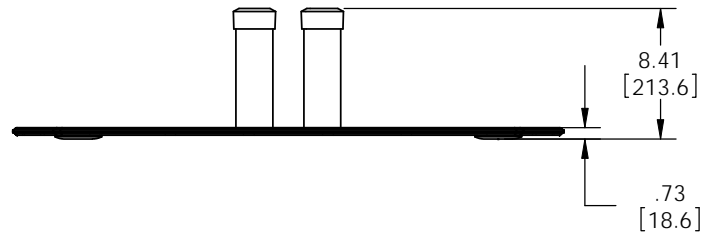

60"-72"-84"
 HEIGHT POLES
 (SEE ADAPTER OPTIONS)

MOUNTS.COM

PREMIER MOUNTS®
 CREATING POSITIVE CUSTOMER EXPERIENCES

3130 East Miraloma Avenue
 Anaheim, CA 92806
 P. 800.368.9700 - F. 800.832.4888

ITEM DESCRIPTION:

PSD-TL

SIZE
 B

DWG. NO.

SCALE: 1:1

SHEET 1 OF 1