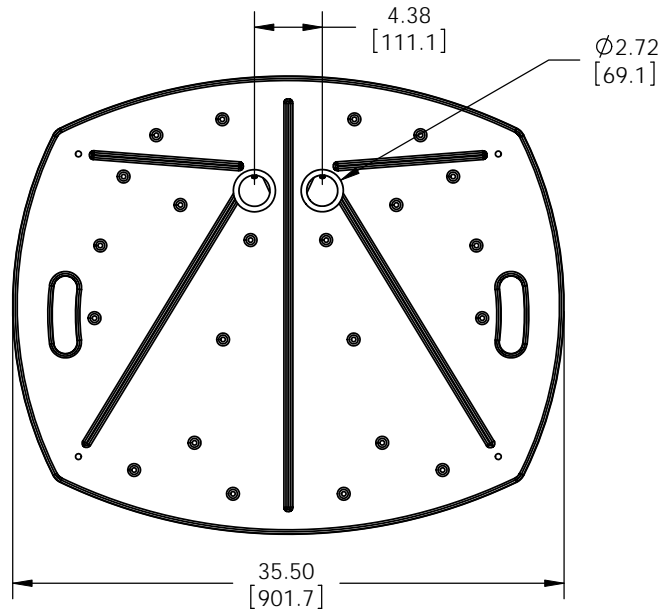

60"-72"-84"
 HEIGHT POLES
 (SEE ADAPTER OPTIONS)

MOUNTS.COM

PREMIER MOUNTS®
 CREATING POSITIVE CUSTOMER EXPERIENCES

3130 East Miraloma Avenue
 Anaheim, CA 92806
 P. 800.368.9700 - F. 800.832.4888

ITEM DESCRIPTION:

PSD-TL

SIZE
 B

DWG. NO.

SCALE: 1:1

SHEET 1 OF 1