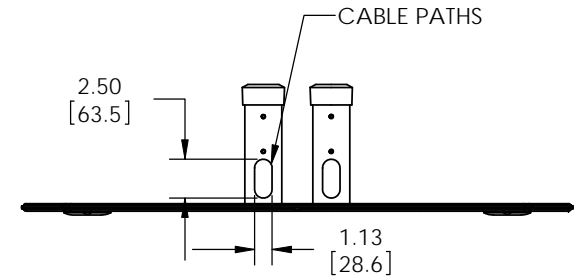

60"-72"-84"
 HEIGHT POLES
 (SEE ADAPTER OPTIONS)

MOUNTS.COM

PREMIER MOUNTS®
 CREATING POSITIVE CUSTOMER EXPERIENCES

3130 East Miraloma Avenue
 Anaheim, CA 92806
 P. 800.368.9700 - F. 800.832.4888

ITEM DESCRIPTION:

PSD-TL

SIZE
 B

DWG. NO.

SCALE: 1:1

SHEET 1 OF 1